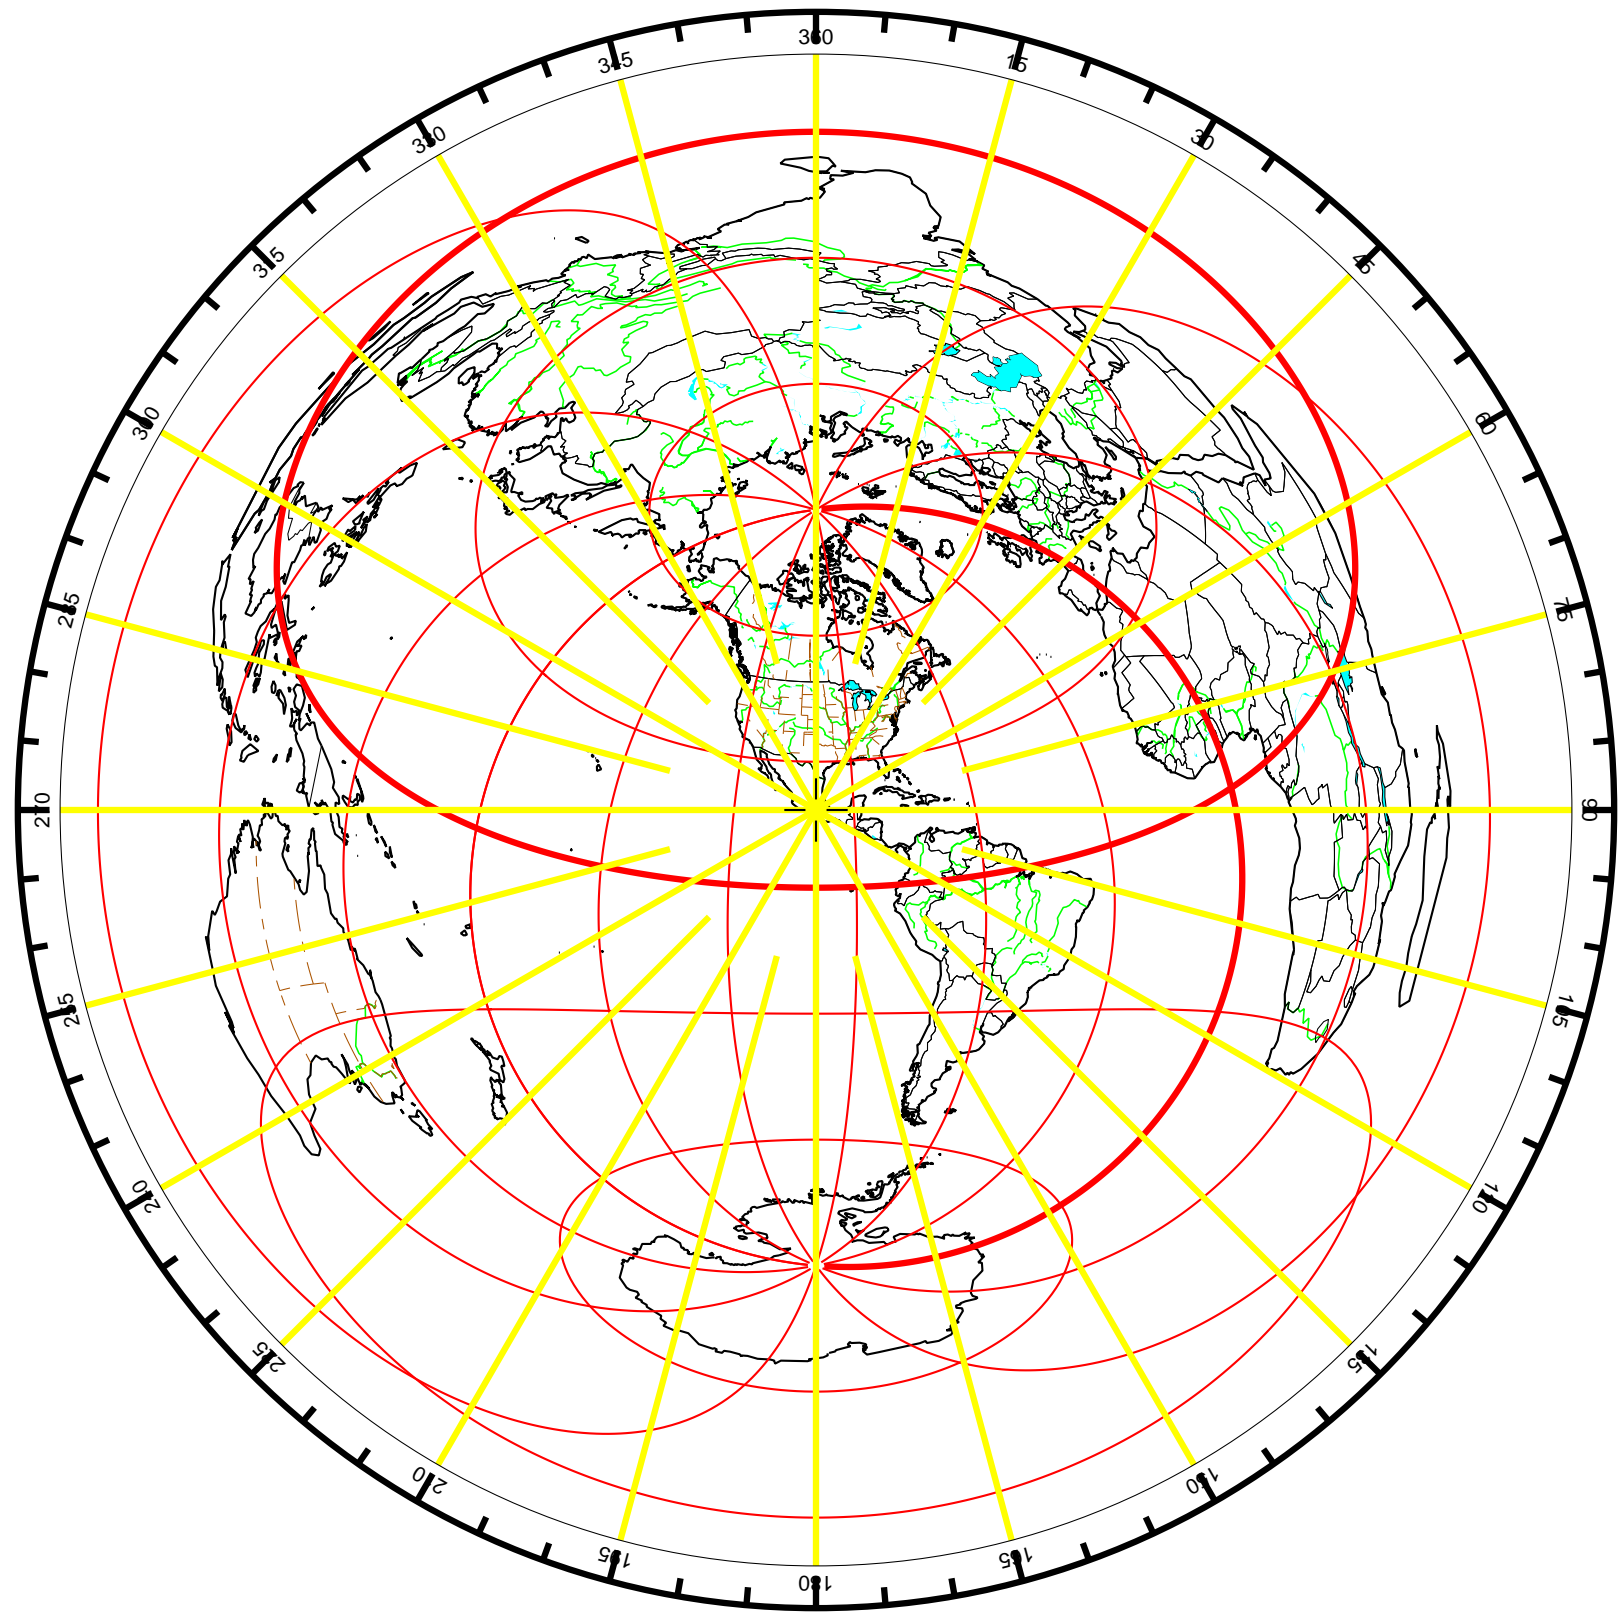

XE3KGS 18.5 N 99.5 W

Azimuthal Equidistant Projection
From 18.5 N 99.5 W
Radial scale: 2000km/cm
<http://www.wm7d.net/azproj.shtml>